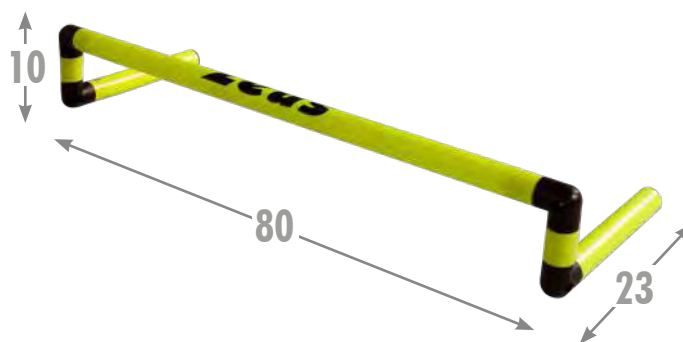

OSTACOLO OVER 10cm 6pz/pcs

MISURE / MEASURES

80x23x10 cm

tubulare/tubular:

32mm ad altezza fissa di 10cm/
32mm at fixed height of 10cm

MATERIALE / MATERIAL

PVC