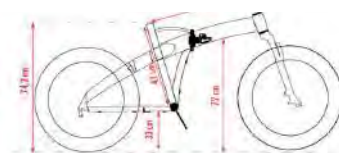

E-BIKE ZEUS

MATERIALE / MATERIAL

Telaio 6061 lega in alluminio/
Aluminium alloy 6061 frame

BATTERIA / BATTERY LIFE

36V10.4AH LITHIUM PANASONIC

PESO / WEIGHT

33 kg con batteria/33 kg with battery

DISPLAY

LCD

VELOCITA' MASSIMA / MAX SPEED

25 km/h

AUTONOMIA / AUTONOMY

45-50 km

CHIUSA
100x77x50 cm