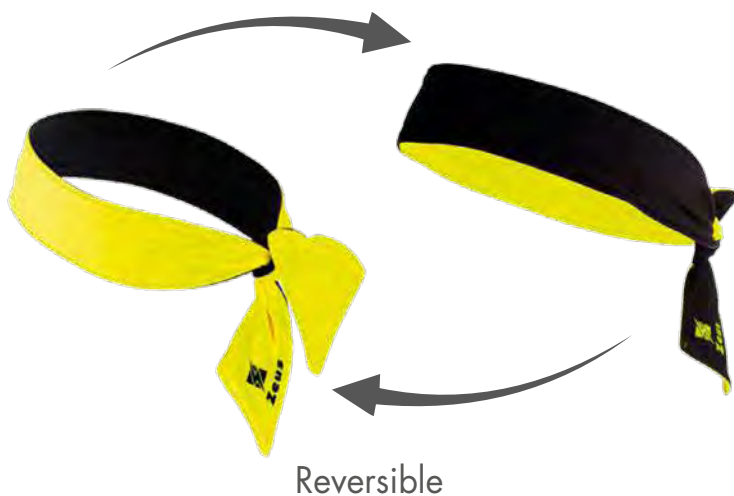

AVAILABLE UNTIL
2025

Nero-Arancio Fluo
BLACK-ORANGE FLUO

Nero-Giallo Fluo
BLACK-YELLOW FLUO

BANDANA PADEL

MISURE / SIZES: 35 cm length

MATERIALE / MATERIAL:

87% Poliestere/Polyester
13% Elastan/Elastane

AVAILABLE UNTIL
2025