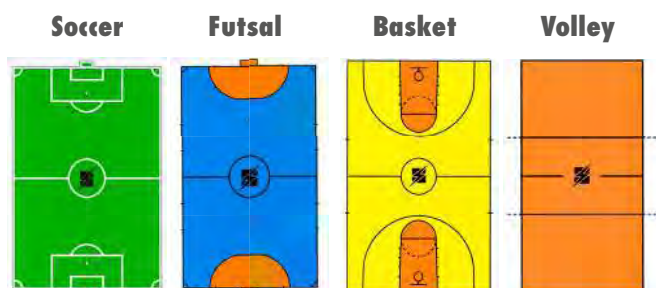

COACH BOARD

MATERIALE / MATERIAL

100% Ecopelle/Eco-leather

DESCRIZIONE / DESCRIPTION

Coach Board

CONTENUTO / CONTENTS

AVAILABLE UNTIL
2025