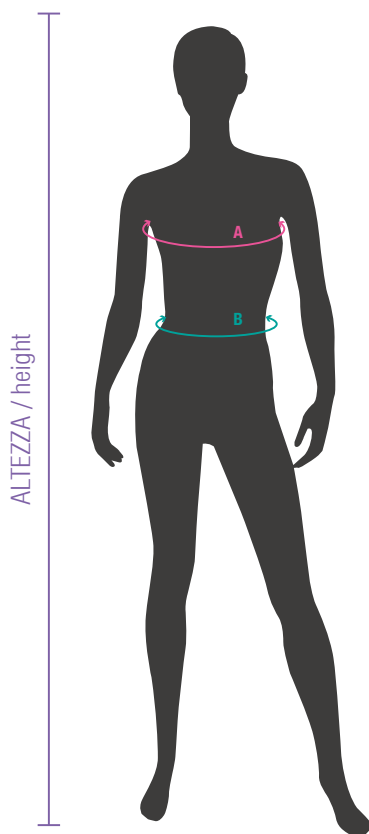

WOMEN'S SIZE CHART

TUTE TRACKSUITS							
TAGLIE SIZES		XS	S	M	L	XL	2XL
ETÀ YEARS		9-10	11-13				
ALTEZZA HEIGHT		128-140	140-155	155-175	175-183	184-189	190-198
A - CIRCONFERENZA TORACE A - CHEST MEASUREMENT		88	92	96	102	108	116
B - CIRCONFERENZA VITA B - WAIST MEASUREMENT		56	60	64	72	80	82

KIT							
TAGLIE SIZES	2XS	XS	S	M	L	XL	2XL
ETÀ YEARS	7-8	9-10	11-13				
ALTEZZA HEIGHT	118-128	128-140	140-155	155-175	175-183	184-189	190-198
A - CIRCONFERENZA TORACE A - CHEST MEASUREMENT	72	74	84	88	92	96	100
B - CIRCONFERENZA VITA B - WAIST MEASUREMENT	54	56	60	64	68	72	76

* Le misure indicate sono approssimative e possono variare da modello a modello e da tessuto a tessuto

* Measurements indicated are approximate and may vary from model to model and from fabric to fabric