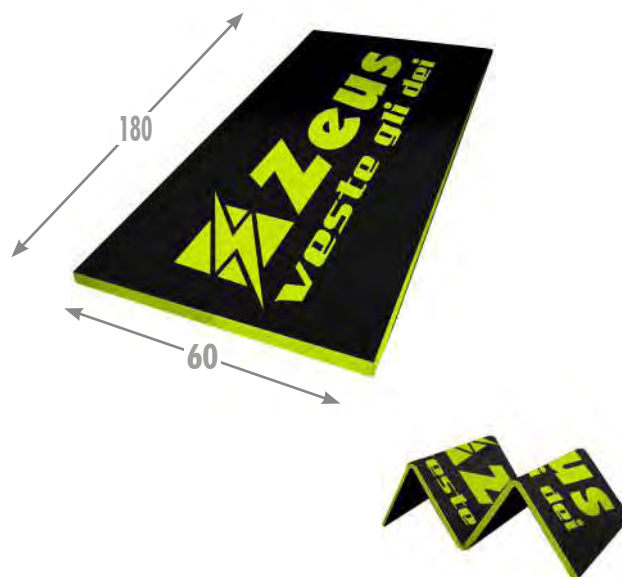

Exterior: 100% PVC

Materassino stuoia pieghevole per esercizi, ideale per il fitness/
Foldable exercise mat, ideal for fitness.

**AVAILABLE UNTIL
2025**

STUOIA FIT

MISURE / MEASURES

60x160x0,7 cm

MATERIALE / MATERIAL