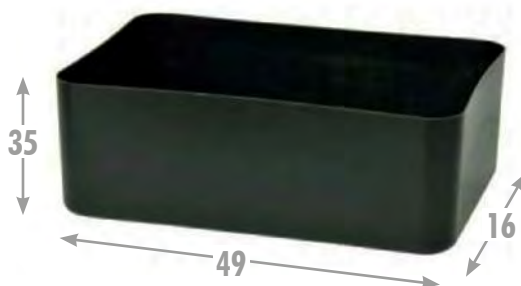

Nero
BLACK

BAGS
LINE