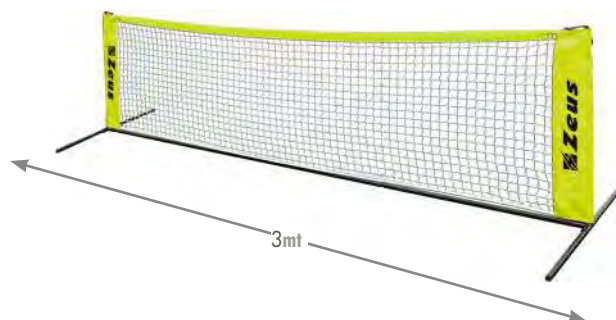

SOCCER TENNIS SET

MISURE / MEASURES

3 mt x 85 cm

MATERIALE / MATERIAL

Struttura in acciaio/
Steel structure

Kit calcio-tennis utilizzabile su terreni sintetici e indoor/
Football-tennis kit for synthetic and indoor grounds

AVAILABLE UNTIL

2025

SOCCER TENNIS+VOLLEY+BADMINTON SET

MISURE / MEASURES

Set regolabile da 1 a 2 mt/
Adjustable set from 1 to 2 meters